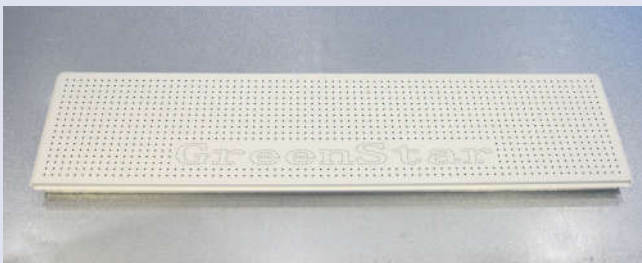

## Chill Ceiling 冷花燈

**GS-0-66-A-H**  
L600XW600XD50mm

**GS-1-66-A-H**  
L600XW600XD50mm

**GS-1-123-A-H**  
L1200XW300XD50mm

**GS-0-123-A-H**  
L1200XW300XD50mm

**GS-0-126-A-H**  
L1200XW600XD50mm

**GS-0-126-A-H**  
L1200XW600XD50mm